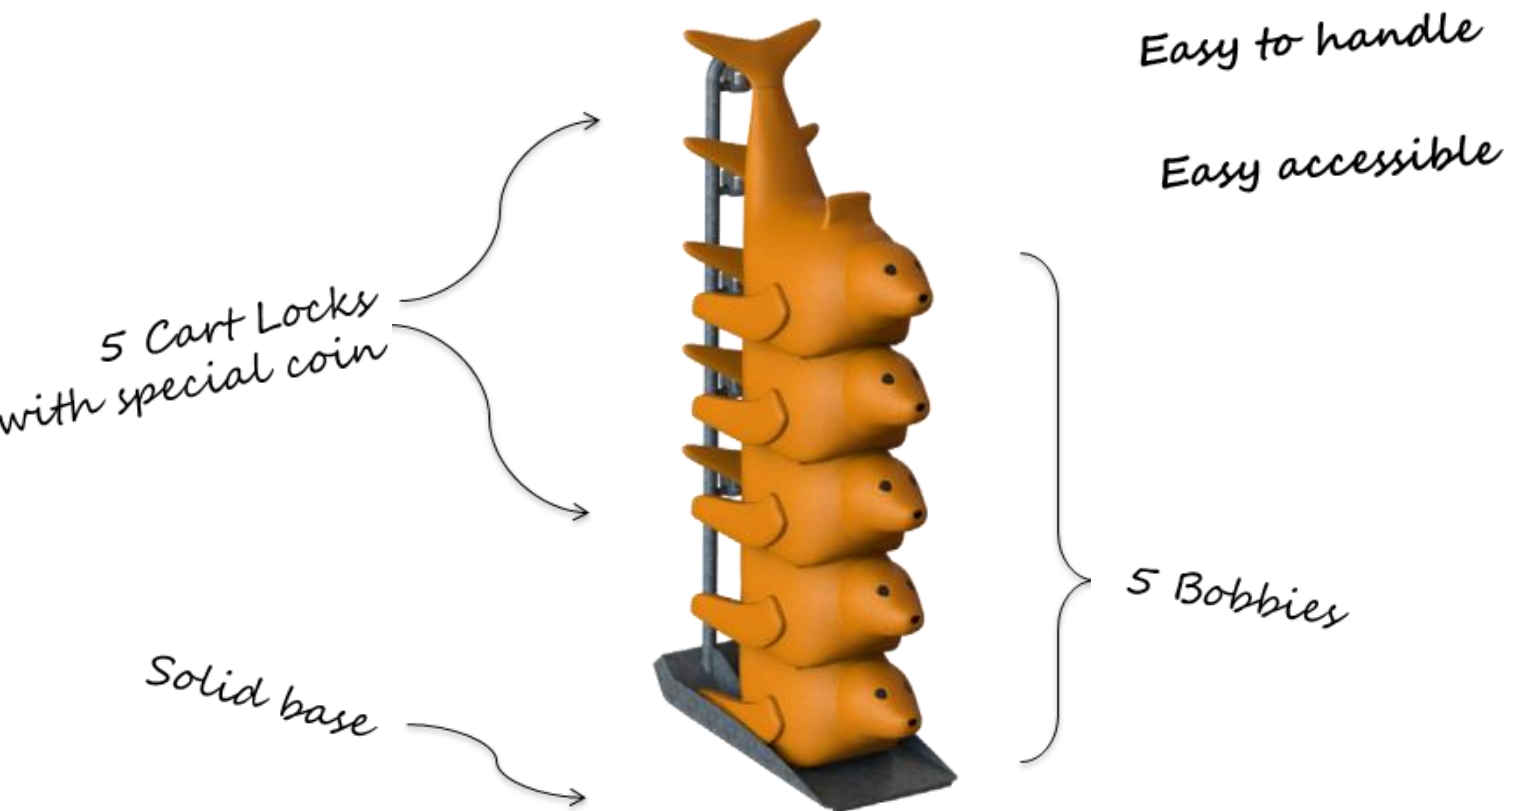

ICE-WORLD international

JOIN THE ICE EXPERIENCE

Presenting Bobby Pick-Up

Meet the Bobby Pick-Up, a new Ice-World invention. A practical and attractive solution to store skating aid Bobby the Seal®.

Benefits:

- Safe storage place
- Bobby's only accessible with special coin
- Minimizes the handling on and off the ice rink
- Gives the ice skater more responsibility for returning the Bobby
- An easy way to make money with Bobby.

Done?
Put your Bobby back

Step 5

Take out the coin

Step 6

Trade in your coin for food or drinks

Step 7

Easy to handle

Dimensions Bobby Pick-Up
(including 5 bobby's):

Height: 1170mm

Width: 420mm

Length: 1040mm